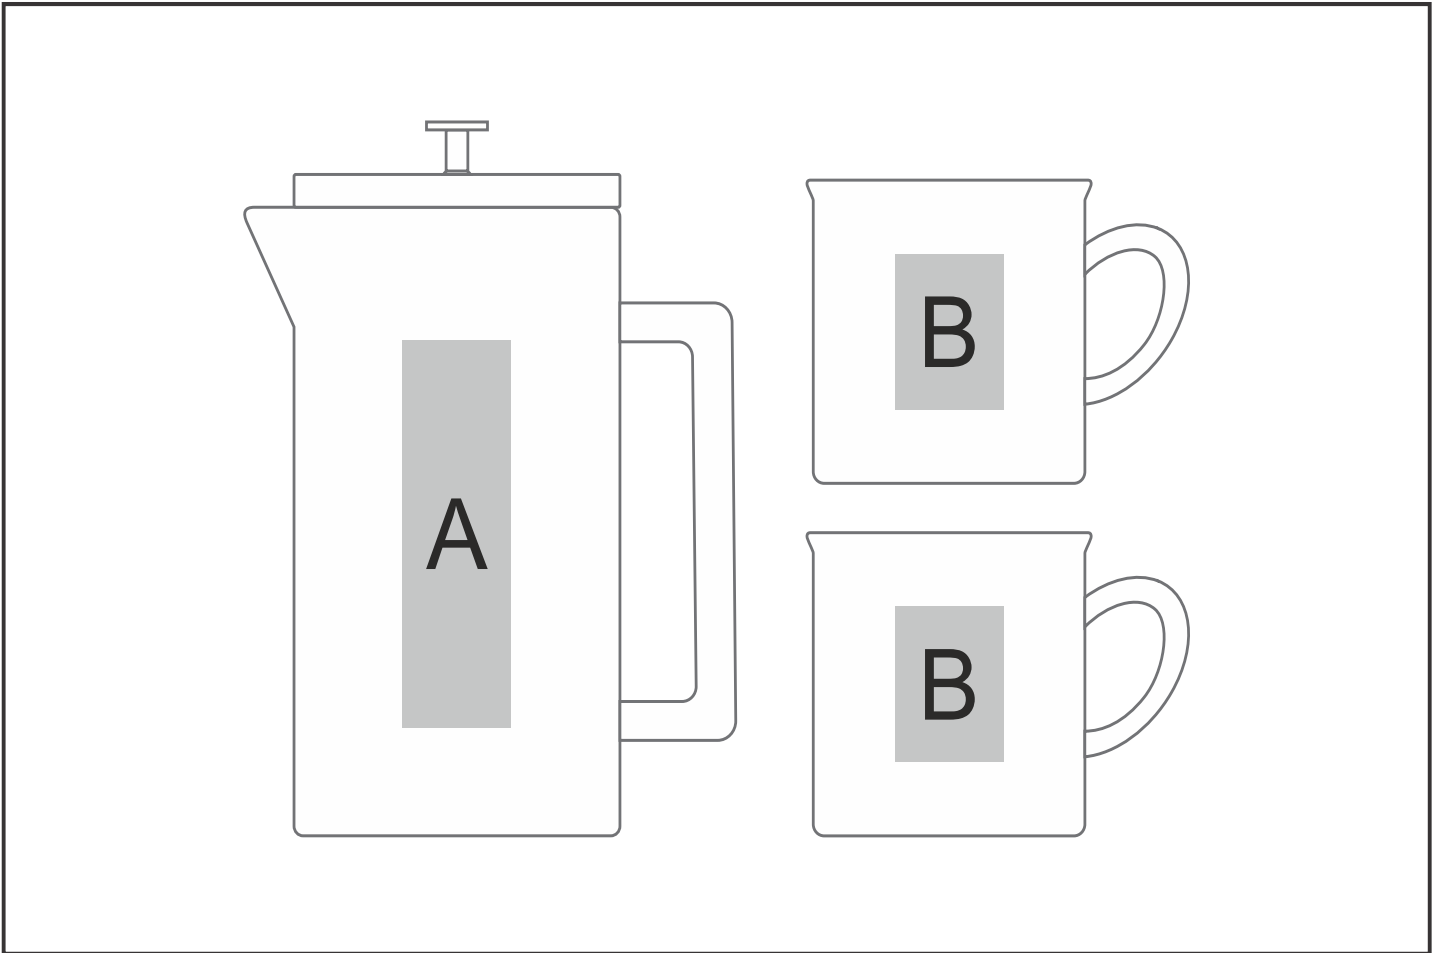

AC-2345

Andy Cartwright Afrique Dusk Coffee Press & Mug Set

Need to know:

- Includes 1-Position Laser Engraving on Flask AND on Both Mugs (setup fees apply)

- Laser Colour: Tonal

Branding Options:

Position	Branding Method (Branding Code)	No. of Colours	Dimension
A	Laser Engraving (LB)	N/A	30mm wide x 100mm high
A	Pad Printing (PA)	4 Colours	40mm wide x 30mm high
B	Laser Engraving (LB)	N/A	40mm wide x 30mm high
B	Pad Printing (PA)	4 Colours	40mm wide x 30mm high